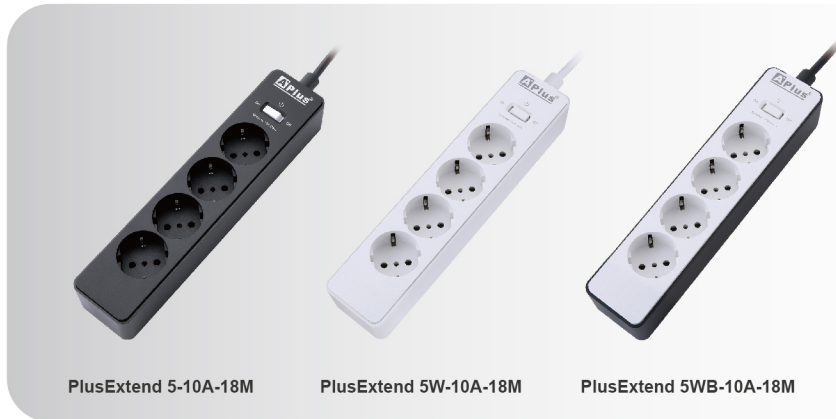

PlusExtend 5 Series

The PlusExtend 5 Series is a Power Strip rated at 10 Amps, it provides overload protection through power switch with built-in resettable circuit breaker. The PlusExtend 5 Series can ensure electrical safety and also provide power for devices with cables that can't reach any nearby electrical outlets.

- > Power Switch with Resettable Circuit Breaker
- > Fire Retardant Plastic Material
- > Provide Overload Protection
- > Grounded Multi-outlet Design
- > Wall Mountable

Specifications:

MODEL	PlusExtend 5-10A-18M	PlusExtend 5W-10A-18M	PlusExtend 5WB-10A-18M
INPUT			
Voltage Range	220 - 240Vac		
Frequency	50/60Hz		
Type of Input	German plug		
Cable Length	1.8M (5.9ft), 1 mm ²		
OUTPUT			
Power Rating	10A		
Type of Output: Schuko	4 receptacles		
PROTECTION			
Overload Protection	Yes		
Power Safety Shutdown	Yes		
PHYSICAL			
Dimensions	250*55*43mm		